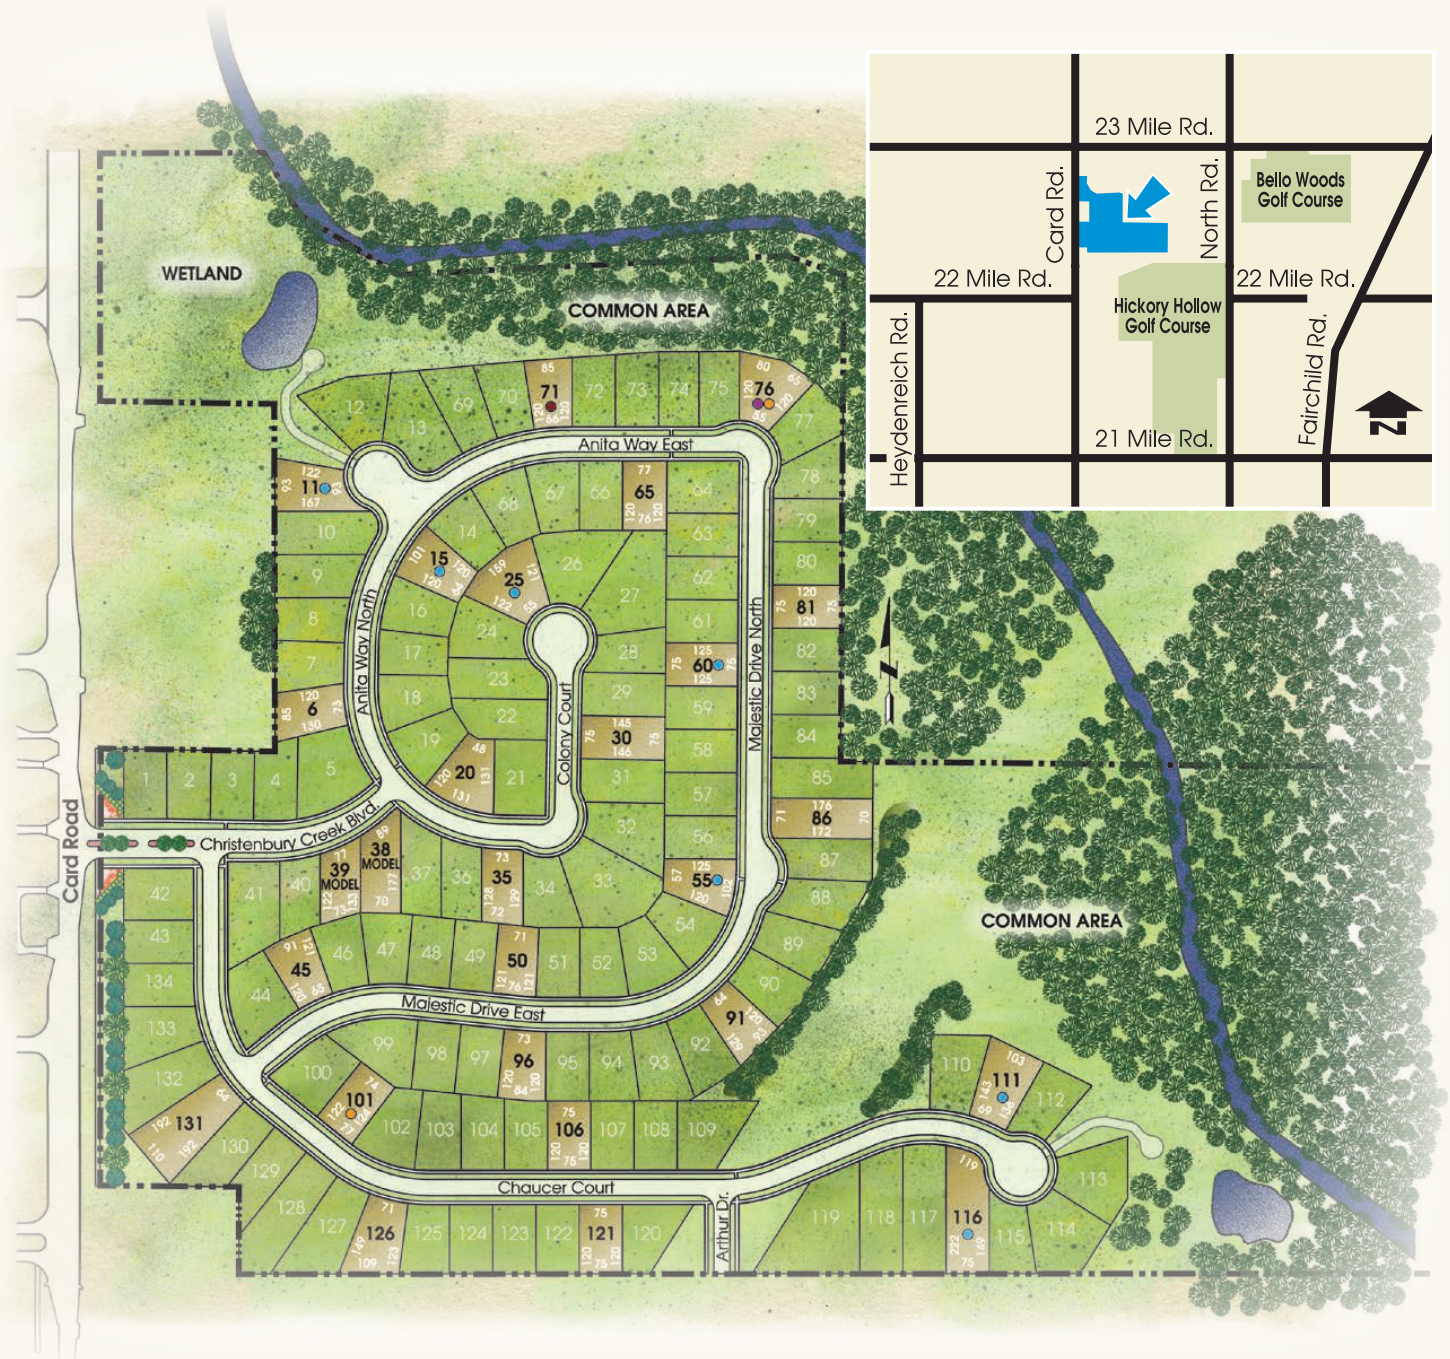

CHRISTENBURY
CREEK
 MACOMB TOWNSHIP

- Daylight Site
- Partial Daylight Site
- Walk-Out Site
- Partial Walk-Out Site

(888) 755-2772 | LASSALEHOMES.COM

Illustration is an artist's conception and is not intended to be an actual depiction of the site boundaries, locations, driveways, roads or landscaping. Builder reserves the right to continuously improve the site configurations, specifications and prices without notice or obligation. Dimensions listed are approximate and are for illustrative purposes only. © 2016