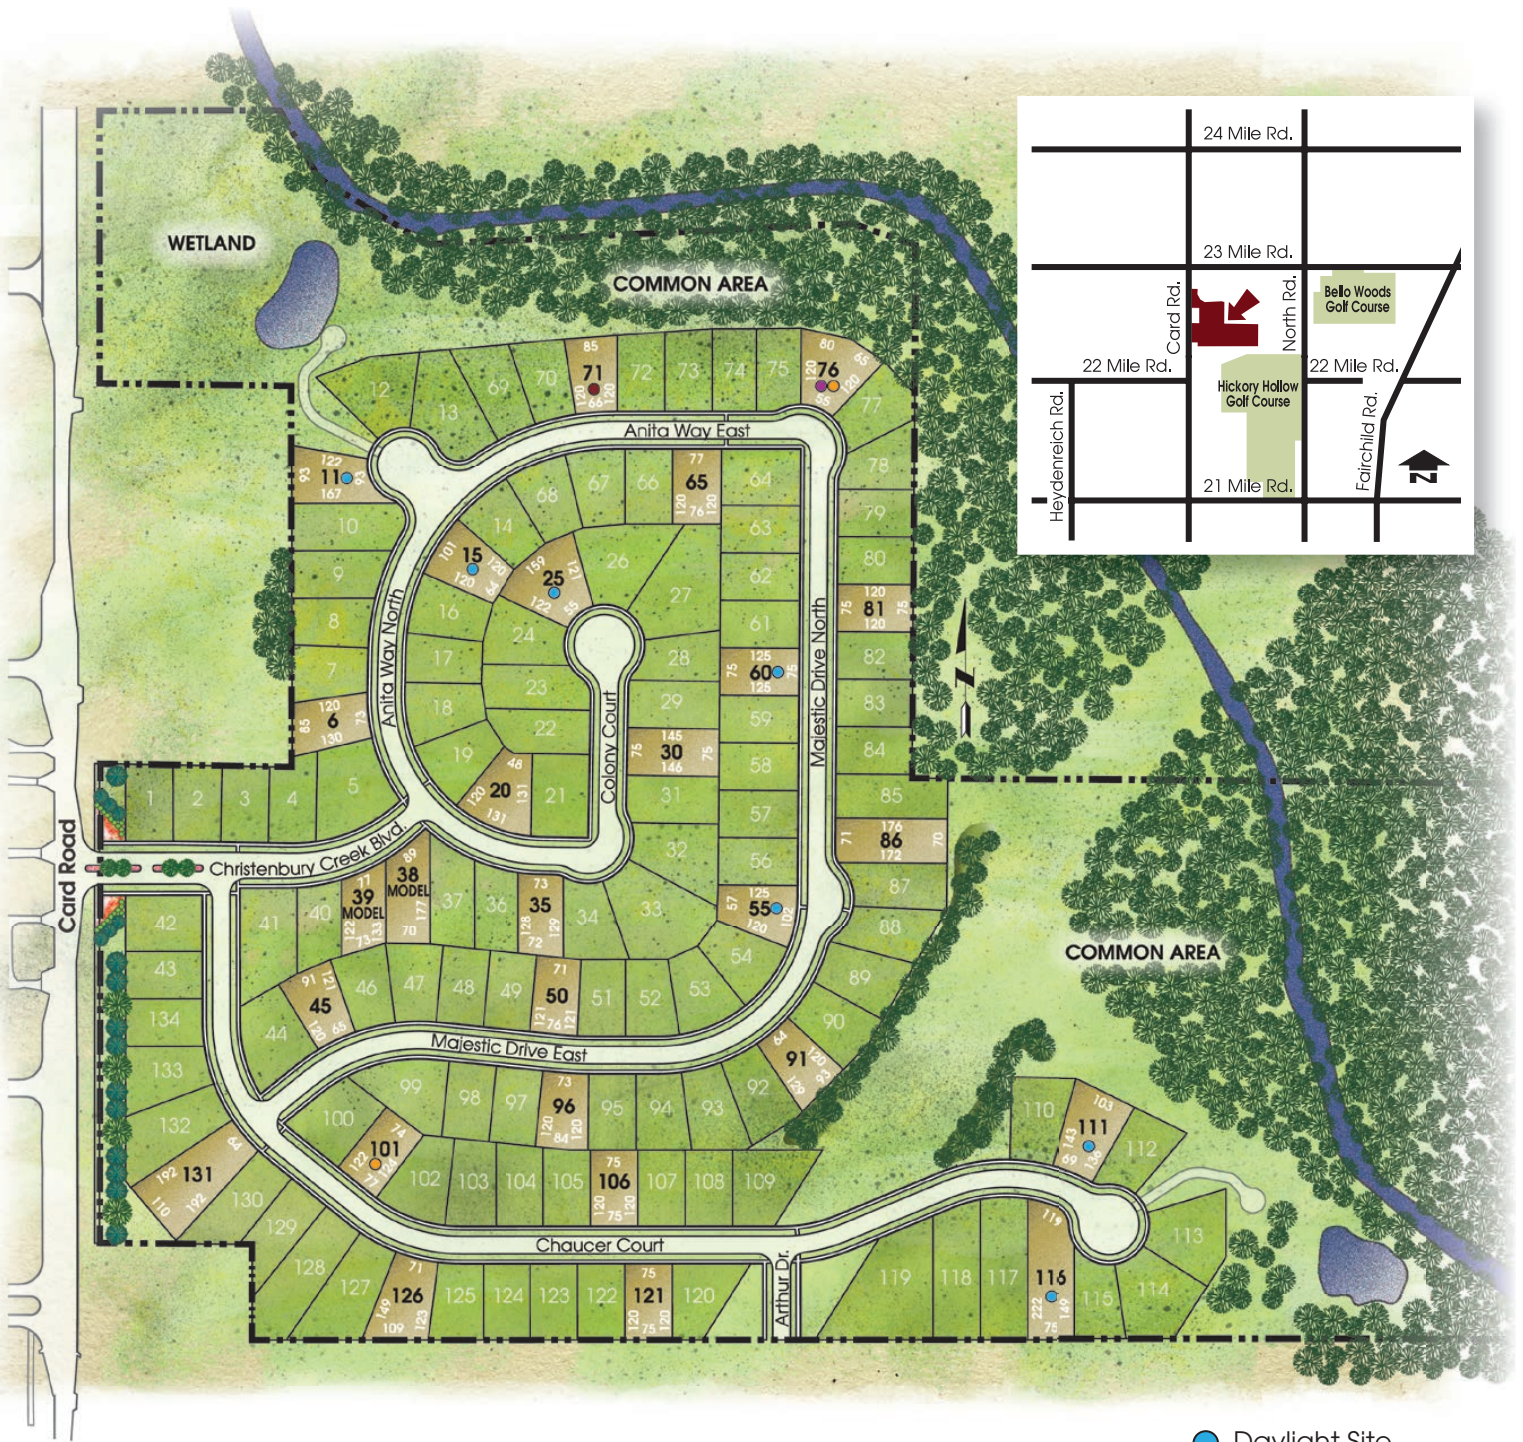

CHRISTENBURY
 C R E E K

- Daylight Site
- Partial Daylight Site
- Walk-Out Site
- Partial Walk-Out Site

lassalehomes.com
888-75-LASSALE

In our continuing effort to meet homebuyer's expectations, we reserve the right to modify features, price, specifications and/or to change or discontinue models without notice or obligation. Floor plan dimensions are approximate. Room dimensions do not include optional bays or box-outs. Floor plan shown may vary from actual home. Ceiling designs vary per elevation. Copyright 2016.